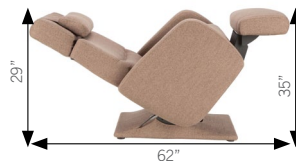

PC-8500

human touch®

FEATURES:

- A precise zero-gravity experience through Human Touch ZeroG Technology
- Dual motor for independent back and leg rest adjustment
- One-touch zero-gravity (Go To Zero)
- Built-in ergonomic control panel with 2 personal memory settings
- Battery back-up to safely restore chair upright in a power outage

Performance Tweed

Pepper	PC-8500-100-001
Flax	PC-8500-100-003

Top-Grain Leather

Oscuro	PC-8500-100-006
Barista	PC-8500-100-007
Sabbia	PC-8500-100-008

3-Year Limited Warranty

DIMENSIONS

REAL ZERO-GRAVITY

Only the precision-crafted PC-8500 takes wellness and comfort to the next degree to further ease pressure off the spine in zero-gravity. The PC-8500's unique PROZero[™] mode elevates the feet above the head to improve circulation with an extended range of motion to deliver added benefits.

Zero-Gravity

The neutral-posture position designed to relieve muscle tension, improve blood circulation, and decompress the spine.

PROZero Mode

Go **BEYOND** zero-gravity to experience an unprecedented range of motion of recline and elevated leg positions.