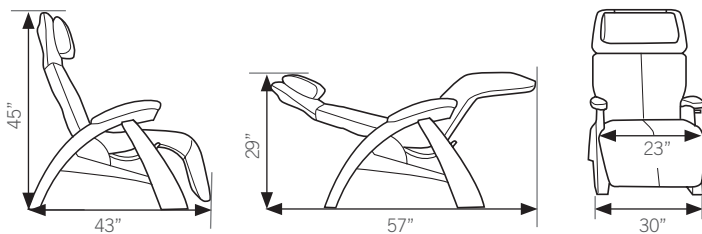

Perfect Chair®

Zero-Gravity Recliner
PC-050

Escape pain, stress and gravity in Zero-Gravity.

Placing the body in a virtually weightless position that doctors recommend as the healthiest way to sit, the Perfect Chair PC-050 brings the spine, hips, and knee joints close to the balanced midpoint of the muscles for maximum relaxation and minimum muscle tension. This stylish and expertly crafted chair relieves backpain and sore muscles, so you no longer have to stand for the negative effects of earth's constant gravitational pull. Simply take a seat and feel the padding conform to your body, recline into otherworldly comfort and say goodbye to muscle joint pain and stress.

MORE FEATURES FOR MORE COMFORT

DIMENSIONS

EASY-GLIDE RECLINE SYSTEM
 Proprietary Glide Recline System moves your body forward as it reclines to Zero-Gravity. Fully recline to a 170° position to place the body in a state of virtual weightlessness for welcomed relief from gravity's adverse effects.