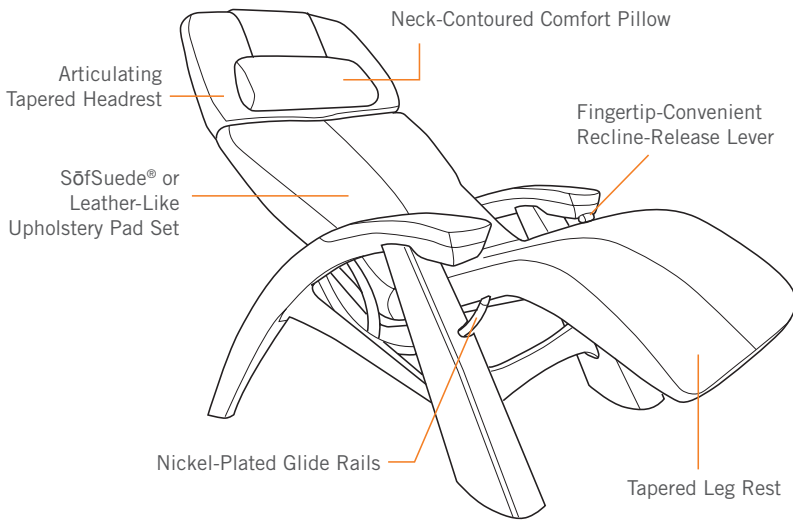

Perfect Chair®

Zero-Gravity Recliner
PC-050

Escape pain, stress and gravity in Zero-Gravity.

Placing the body in a virtually weightless position that doctors recommend as the healthiest way to sit, the Perfect Chair PC-050 brings the spine, hips, and knee joints close to the balanced midpoint of the muscles for maximum relaxation and minimum muscle tension. This stylish and expertly crafted chair relieves backpain and sore muscles, so you no longer have to stand for the negative effects of earth's constant gravitational pull. Simply take a seat and feel the padding conform to your body, recline into otherworldly comfort and say goodbye to muscle joint pain and stress.

MORE FEATURES FOR MORE COMFORT

DIMENSIONS

EASY-GLIDE RECLINE SYSTEM
 Proprietary Glide Recline System moves your body forward as it reclines to Zero-Gravity. Fully recline to a 170° position to place the body in a state of virtual weightlessness for welcomed relief from gravity's adverse effects.

STYLISH, COMFORTABLE UPHOLSTERY
 Choose luxurious, leather-like upholstery or durable and plush SoftSuede®, both finished with rugged double-stitching and available in Black or Espresso.

CONTOURING CUSHIONING
 Visco-elastic memory foam padding is available on the upgraded leather-like pad set. It conforms to each body's unique form for an added layer of comfort.

STYLISH BASES
 Choose from Bronze or Charcoal durable plastic covers on a steel frame base to complement the Perfect Chair's sleek lines and designer aesthetics.

BASE, FINISH

- PC-050-100-001 (Bronze)
- PC-050-100-002 (Charcoal)